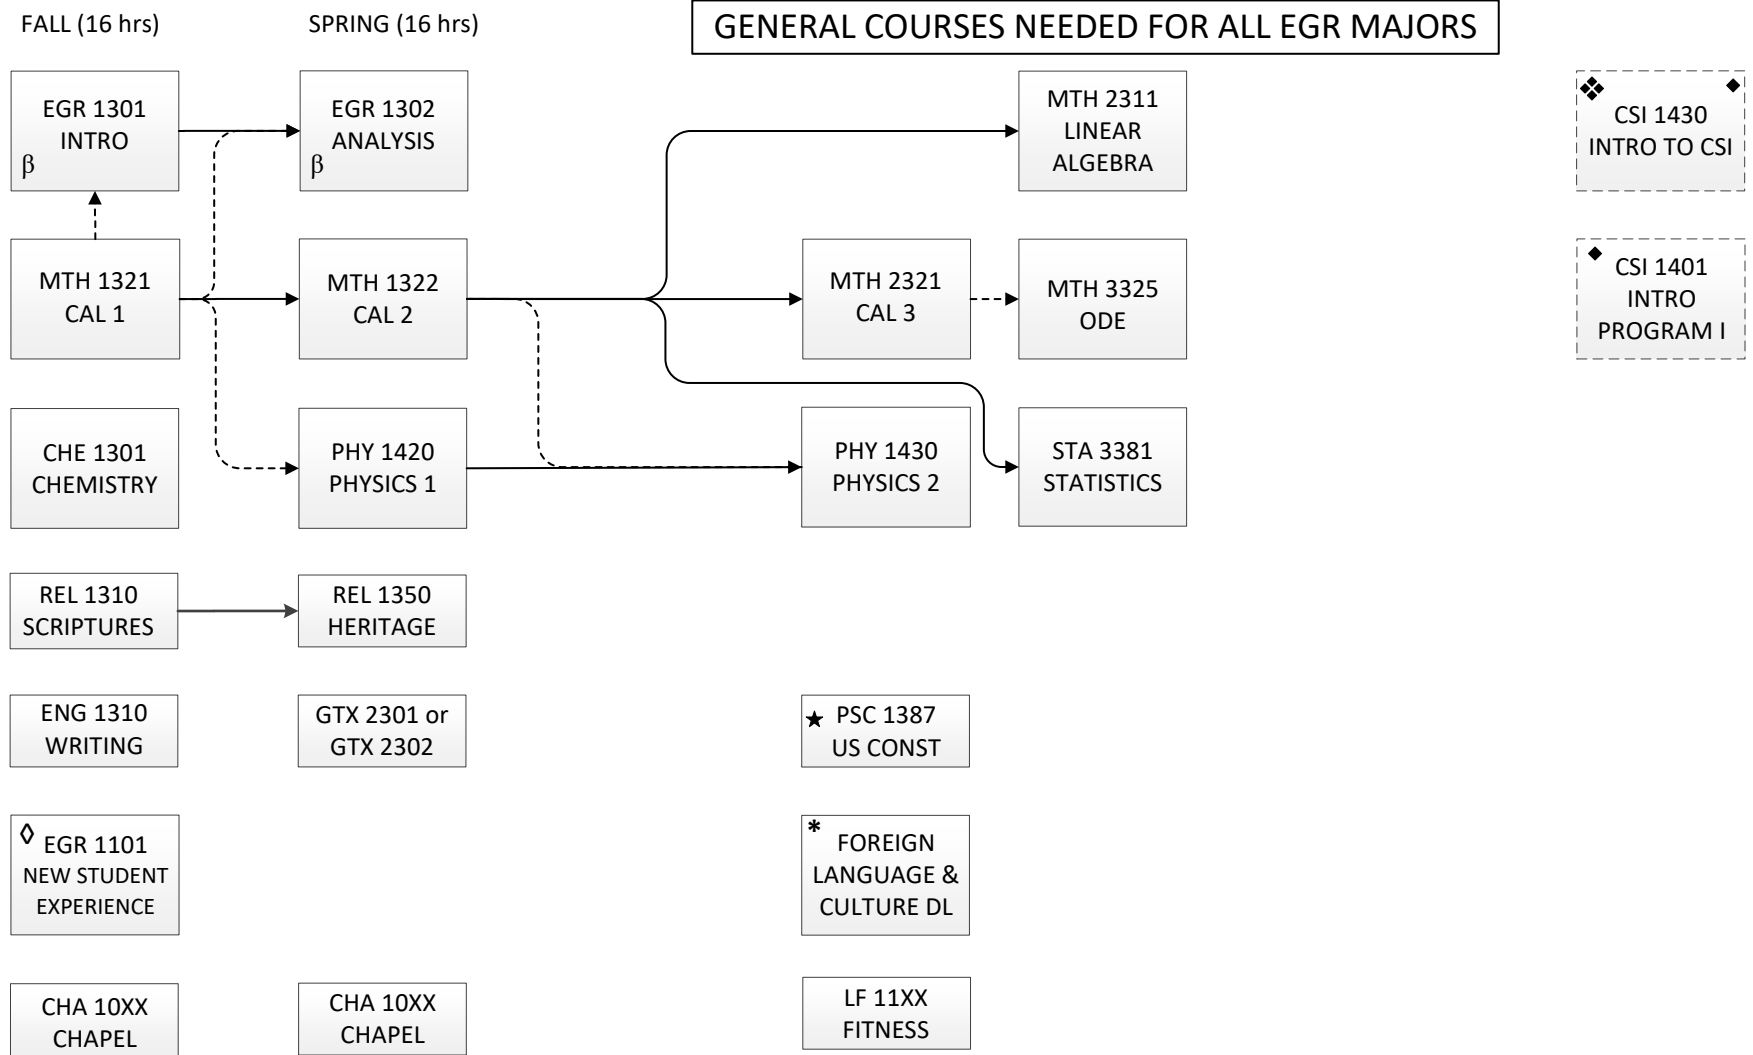

PRE-ENGINEERING MAJOR (2023-2024)

NOTES: This flowchart is meant to be an advising tool. The [BU Undergraduate Catalog](#) serves as the student's final authority on all degree requirements.

⋯	Not required of all students	β	Must complete course with a grade of "B" or better to move into the degree-granting majors	◆	Required for ECE majors
→	Prerequisite	★	PSC 1387 or option to take ENG 2301 instead	◆	Option for EGR majors
->	Prerequisite or concurrent enrollment	*	See the Foreign Language and Culture Distribution List for ECS in the Undergraduate Catalog		
◇	Course offered only in semester indicated				