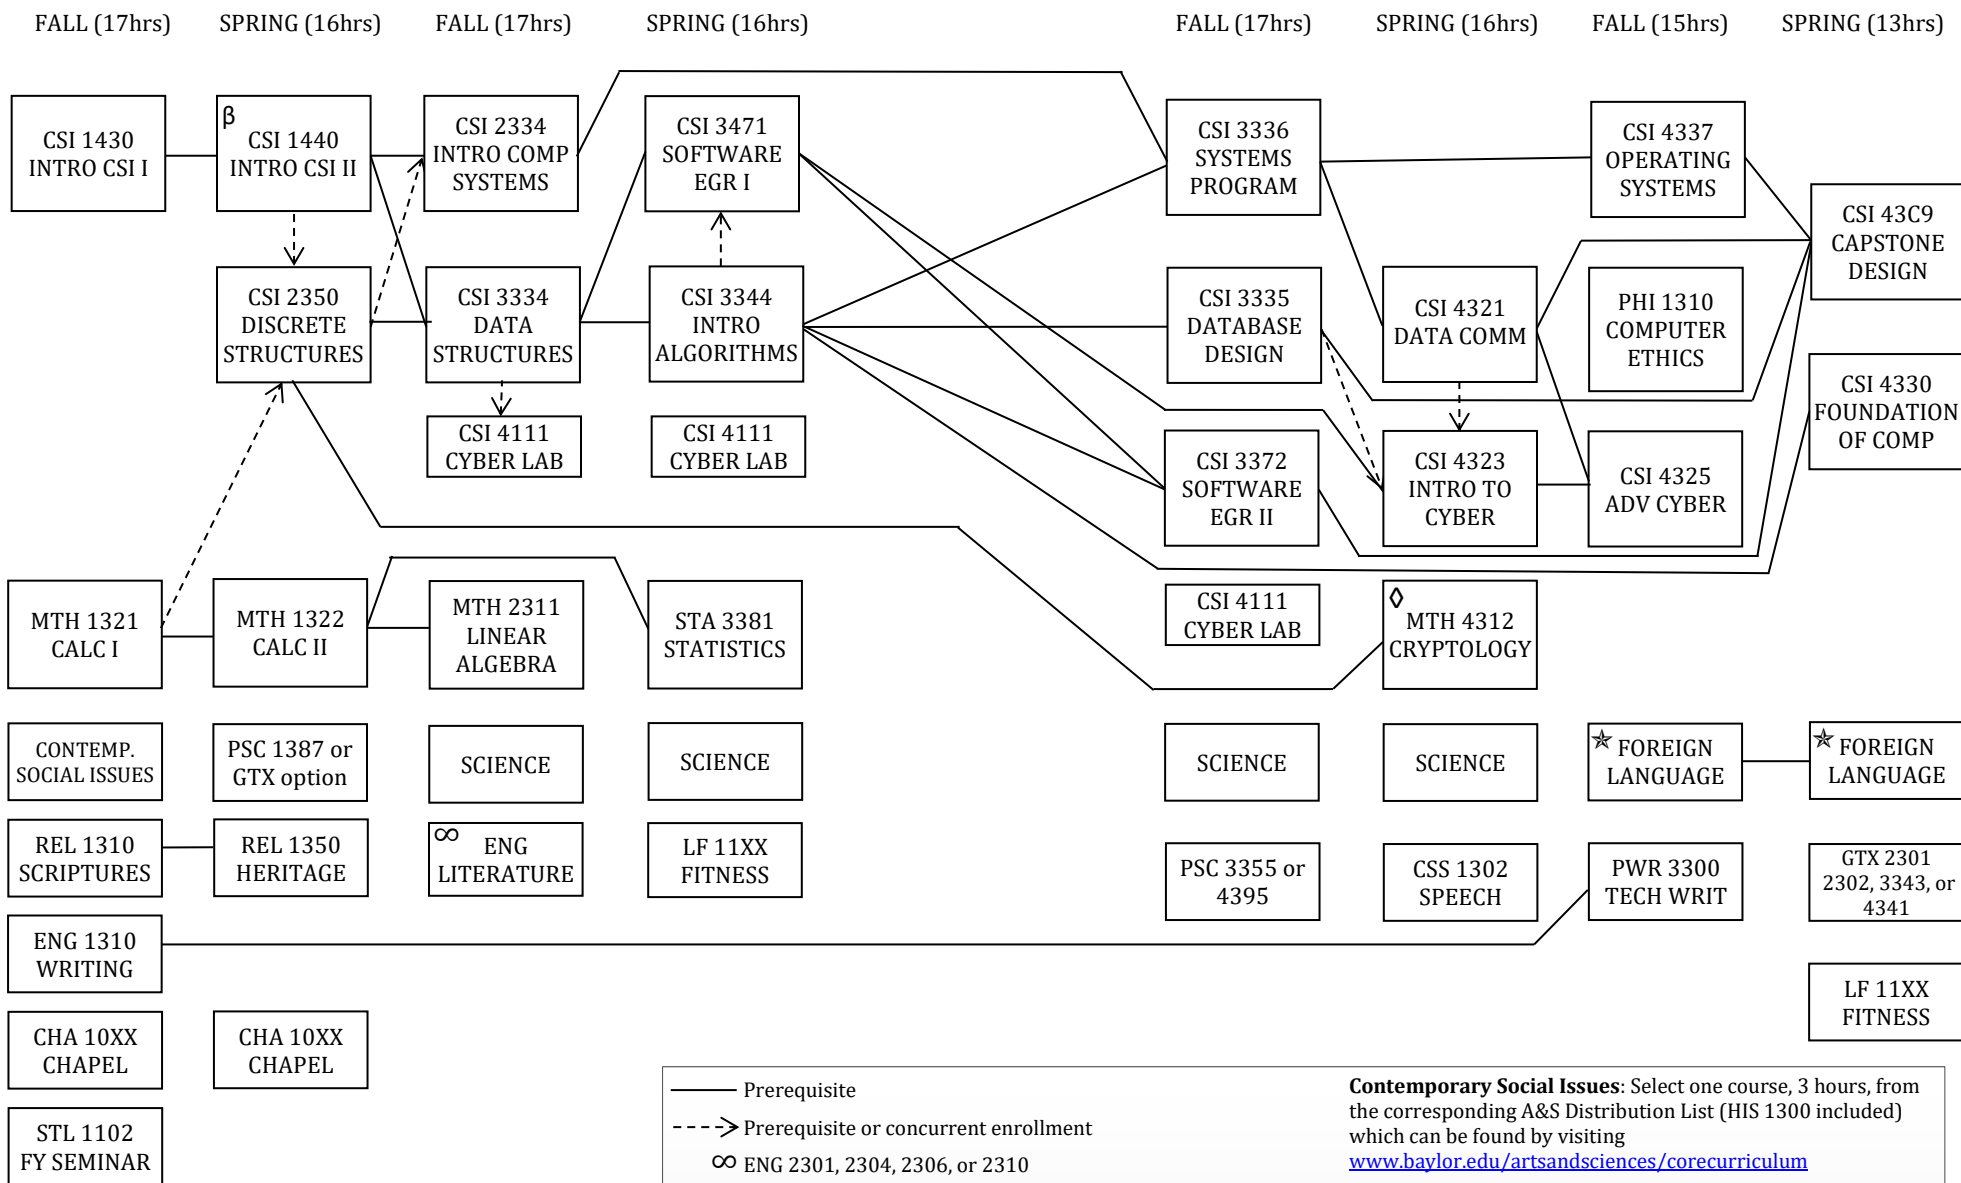

COMPUTER SCIENCE – CYBERSECURITY CONCENTRATION (2022-2023)

NOTES: Must have 36 hours of advanced work (“3000”-“4000” courses) and a minimum of 124 hrs. Must have a grade of C or better in all CSI hours counted toward the major. This flowchart is meant to be an advising tool. The BU Undergraduate Catalog serves as the student’s final authority on all degree requirements.

- Prerequisite
- - - > Prerequisite or concurrent enrollment
- ∞ ENG 2301, 2304, 2306, or 2310
- β Must complete course with a grade of “B” or better
- ★ Second level proficiency (at least 1302 or 1412) must be achieved
- ◇ Course offered only in semester indicated

Contemporary Social Issues: Select one course, 3 hours, from the corresponding A&S Distribution List (HIS 1300 included) which can be found by visiting www.baylor.edu/artsandsciences/corecurriculum

- Science:** One group from the following:
1. BIO 1305/1105 and 1306/1106
 2. CHE 1301/1101 and 1302/1102
 3. GEO 1405 and 1306/1106
 4. PHY 1408 and 1409 OR PHY 1420 and 1430

AND six to eight additional hours from courses above or from courses which have one or more of the above as prerequisites