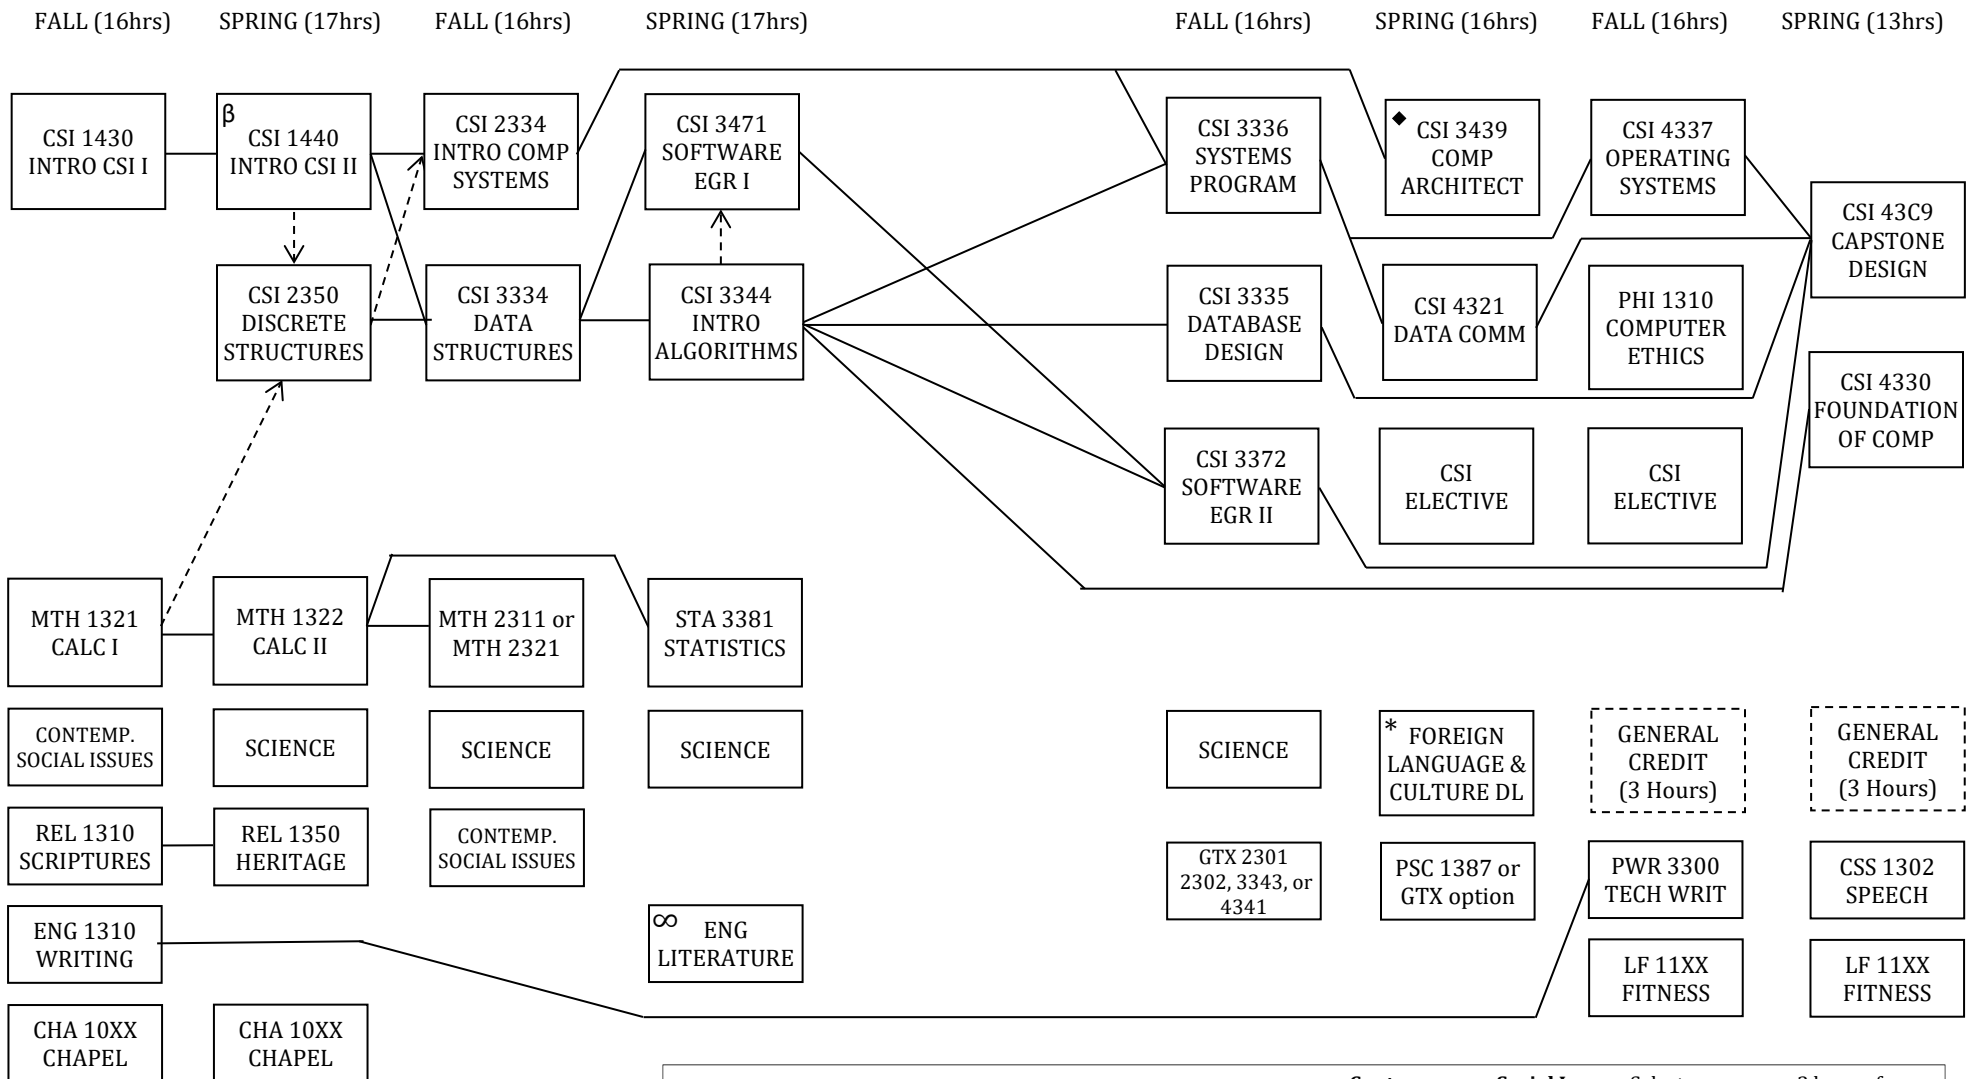

COMPUTER SCIENCE – COMPUTER SCIENCE CONCENTRATION (2023-2024)

NOTES: Must have 36 hours of advanced work (“3000”-“4000” courses) and a minimum of 124 hrs. Must have a grade of C or better in all CSI hours counted toward the major. This flowchart is meant to be an advising tool. The [BU Undergraduate Catalog](#) serves as the student’s final authority on all degree requirements.

— Prerequisite
 - - - > Prerequisite or concurrent enrollment
 ∞ ENG 2301, 2304, 2306, or 2310
 β Must complete course with a grade of “B” or better
 * See the [Foreign Language and Culture Distribution List for ECS in the Undergraduate Catalog](#)
 [- - -] If needed to reach the graduation requirement of 124 total earned hours
 ♦ ELC 2337 and CSI 4323 are approved substitutions for CSI 3439

Contemporary Social Issues: Select one course, 3 hours, from the corresponding A&S Distribution List (HIS 1300 included) which can be found by visiting <https://corecurriculum.artsandsciences.baylor.edu/core-requirements/distribution-lists>
Science: One group from the following:
 1. BIO 1305/1105 and 1306/1106
 2. CHE 1301/1101 and 1302/1102
 3. GEO 1405 and 1306/1106
 4. PHY 1408 and 1409 OR PHY 1420 and 1430
 AND six to eight additional hours from courses above or from