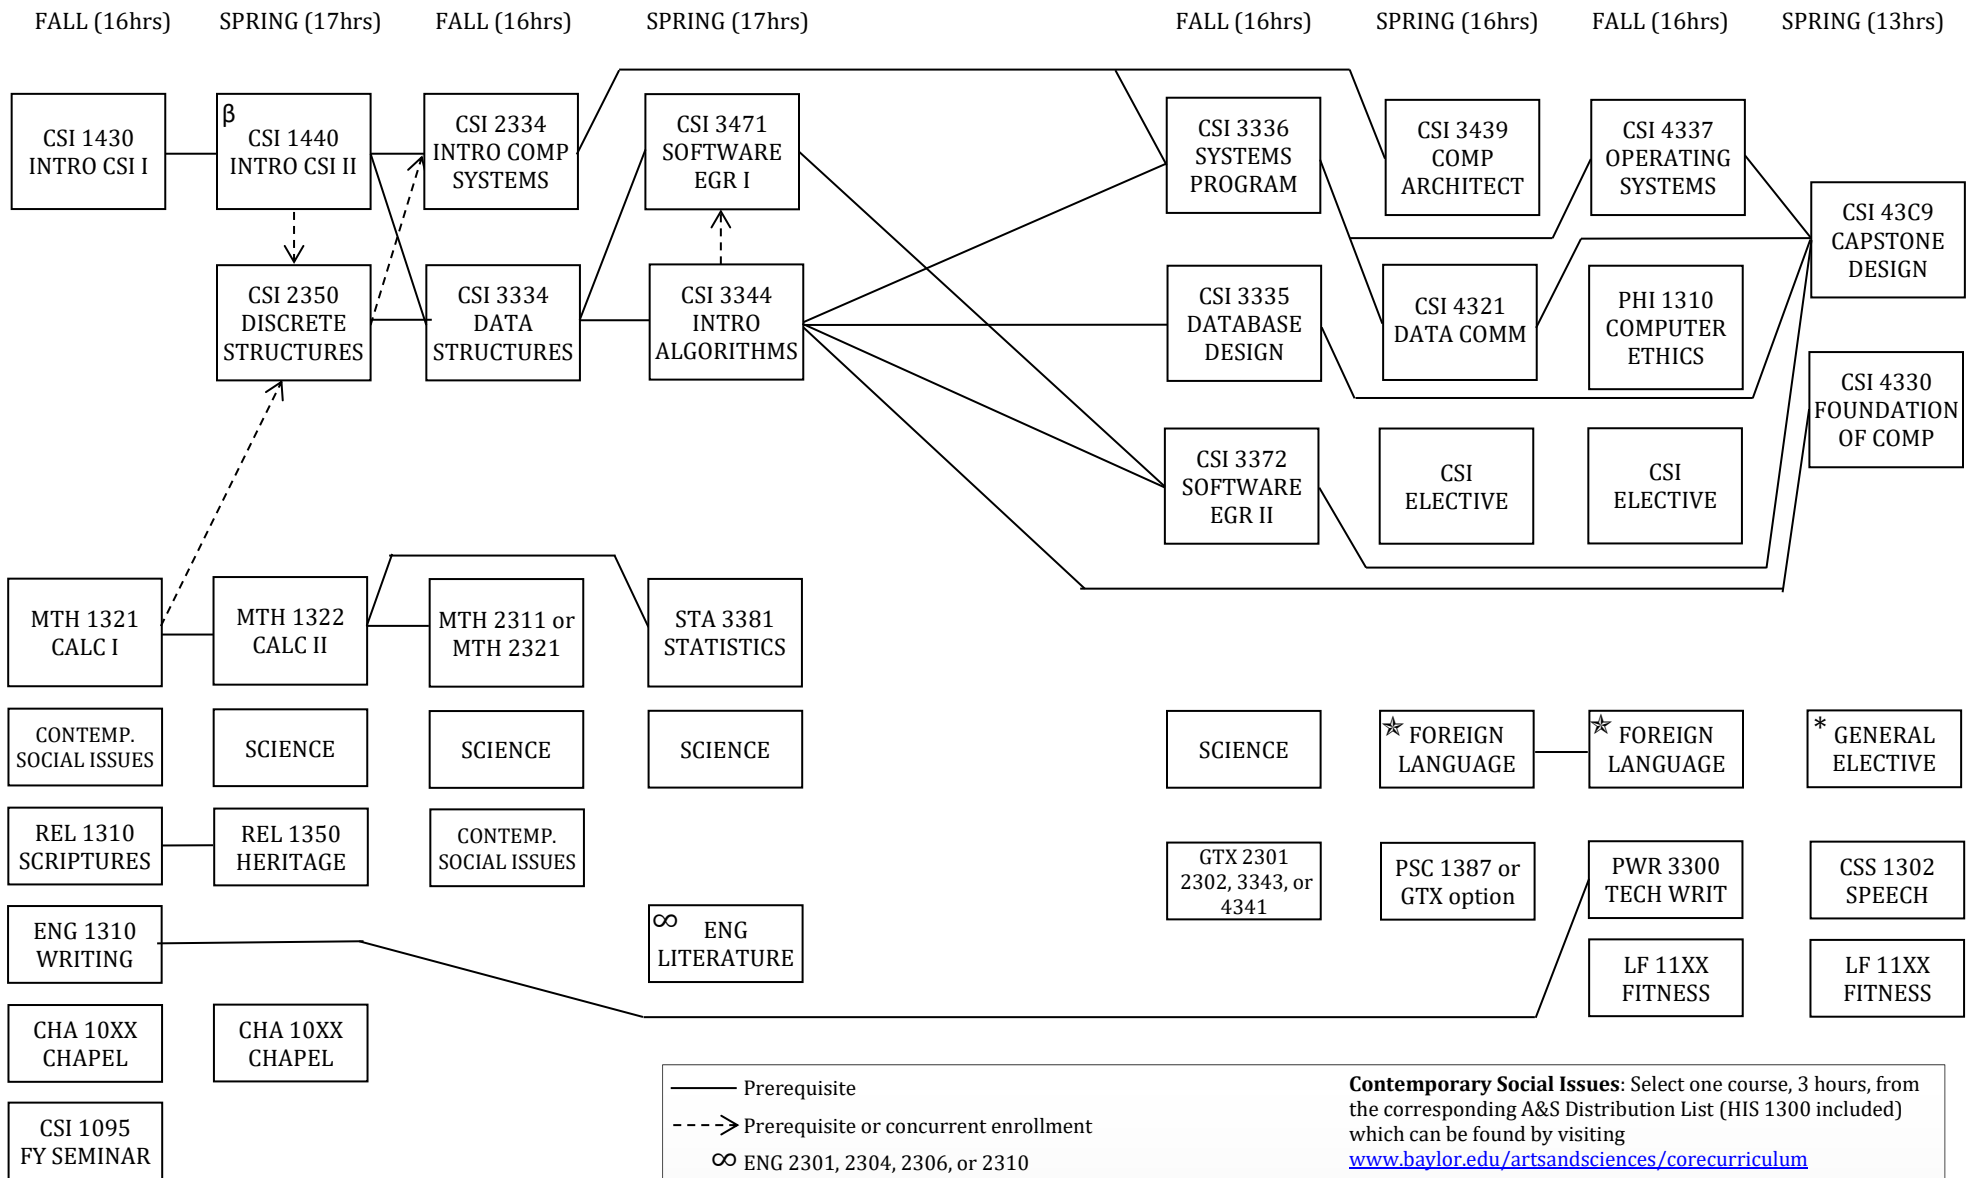

# COMPUTER SCIENCE – COMPUTER SCIENCE CONCENTRATION (2021-2022)

**NOTES:** Must have 36 hours of advanced work ("3000"- "4000" courses) and a minimum of 124 hrs. Must have a grade of C or better in all CSI hours counted toward the major. This flowchart is meant to be an advising tool. The BU Undergraduate Catalog serves as the student's final authority on all degree requirements.